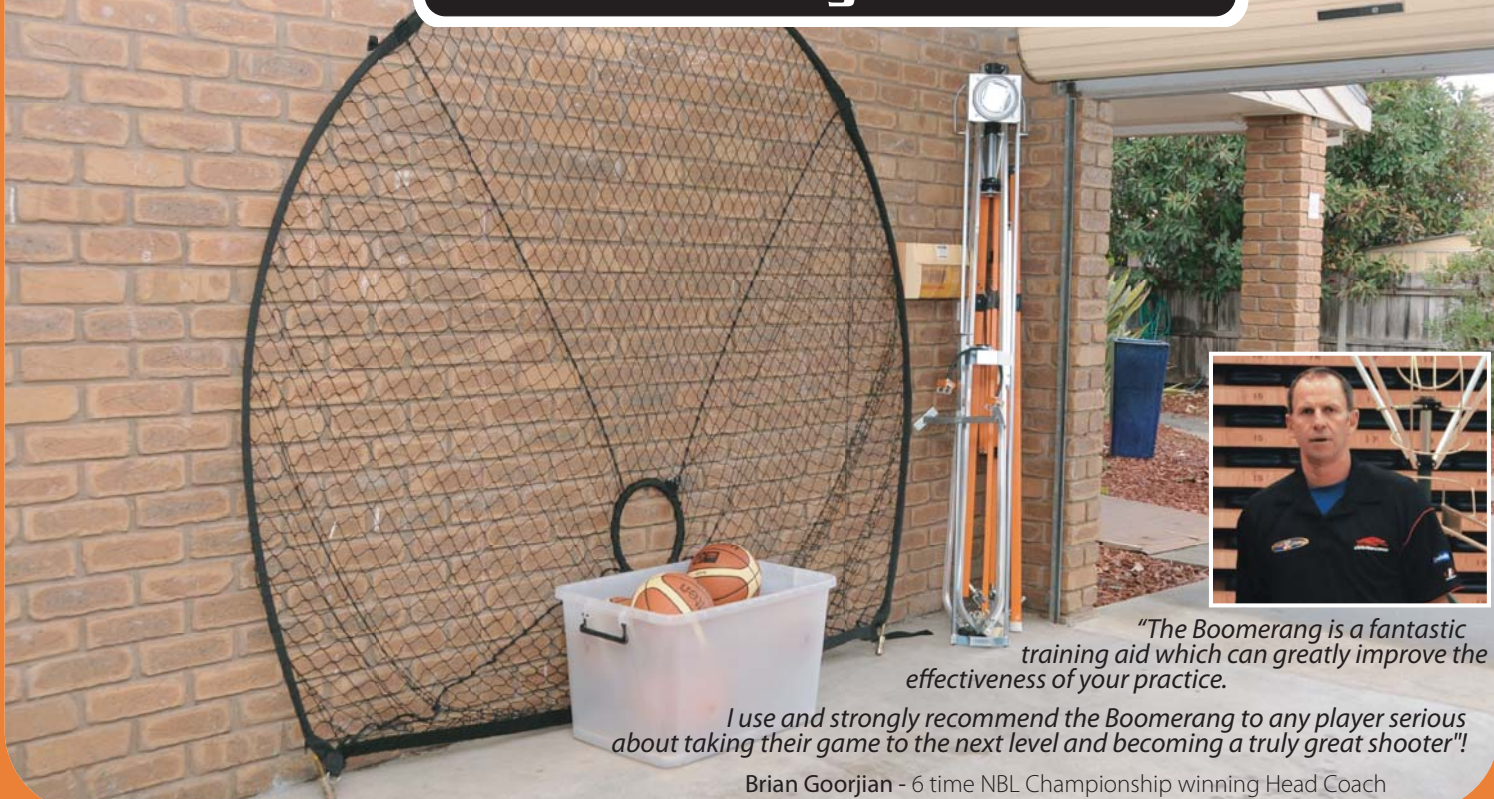

Practice with Purpose

"As seen on the
ABC Television program
The New Inventors"

International Patent Pending

BOOMERANG ®
Portable Basketball Return System
www.boomerangbasketball.net

WARNING
USE OF THIS PRODUCT
IS HIGHLY ADDICTIVE

"The Boomerang is a fantastic training aid which can greatly improve the effectiveness of your practice.

I use and strongly recommend the Boomerang to any player serious about taking their game to the next level and becoming a truly great shooter!"

Brian Goorjian - 6 time NBL Championship winning Head Coach