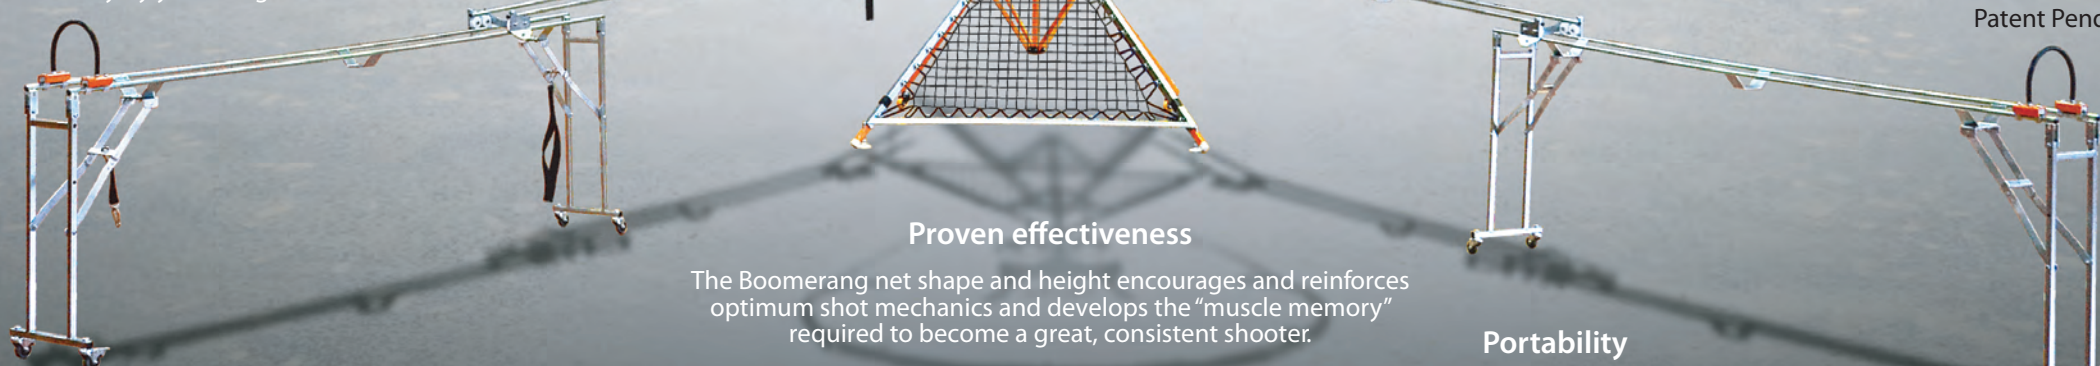

Versatility

Ball return ramps move unimpeded from corner to corner of the court and extend beyond the NBA 3 point line.

Choice of "high" or "low" chute mounting positions.

Can be used with or without ramps connected.

One player, more than one player, or the entire team can execute countless different practice drills.

Limited only by your imagination.